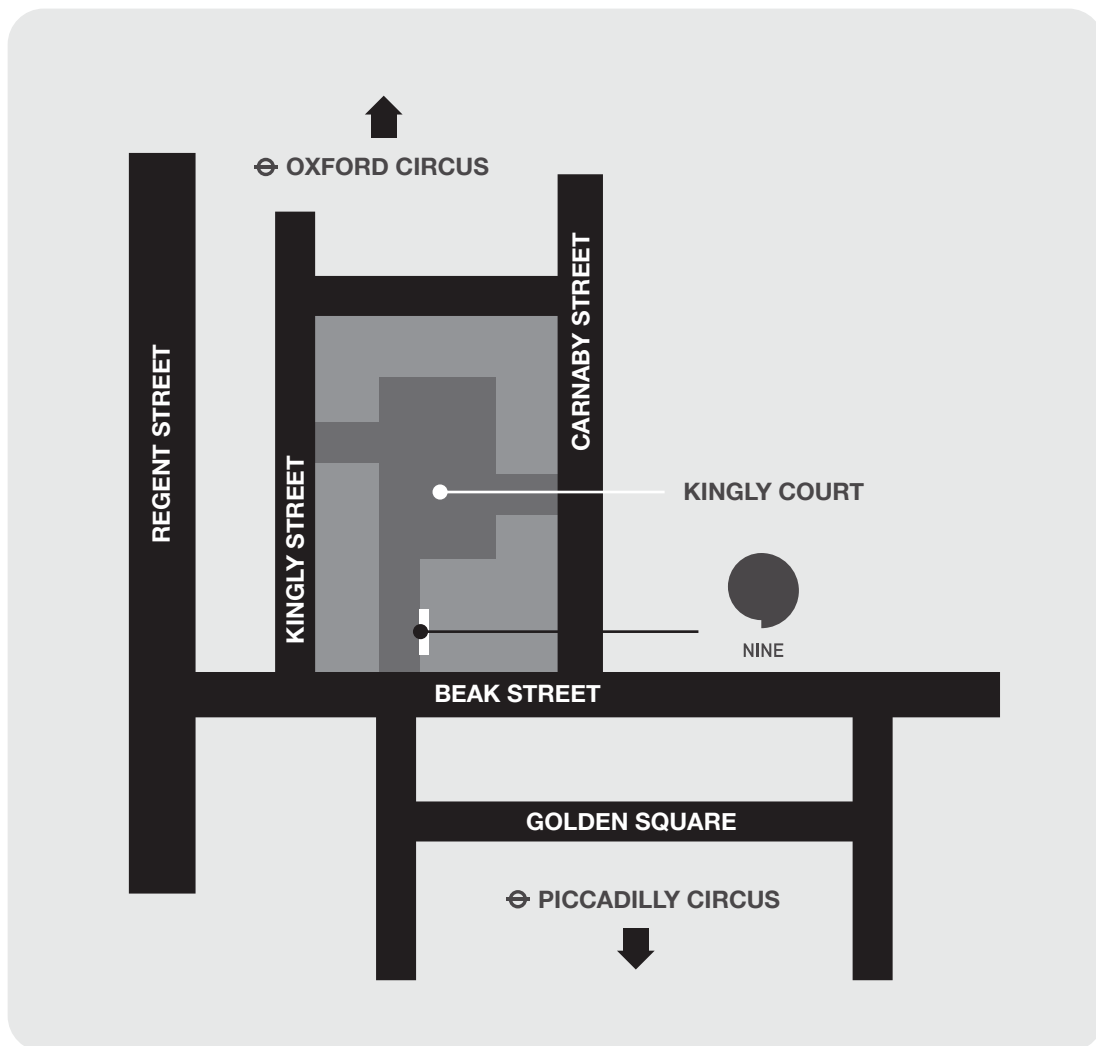

Directions to Nine

Our offices are in Kingly Court, just off Beak Street in the heart of Soho

By Tube

Closest tubes are Piccadilly Circus and Oxford Circus.

From Piccadilly Circus: Leave the station via Exit 1, and turn left onto Glasshouse Street. Turn right onto Air Street and walk through Golden Square (with the square on your right) and on to Upper St John Street. The Nine offices are the pink building directly in front of you on the opposite side of the road on Beak Street. Enter Kingly Court through the path to the left of Sweaty Betty.

From Oxford Circus: Leave the station via Exit 6, turn left and walk down Argyll Street towards Liberty. Turn left, and then right onto Carnaby Street. Enter Kingly Court (immediately right after the Henri Lloyd shop). Turn left inside the Court, to the exit marked Beak Street. 2 Kingly Court is on your left hand side after the Puma Store.

By Car

Metered car parking is available on Golden Square. Alternatively the closest NCP Car Park is 5 minutes walk away, on Brewer Street. The postcode for this is W1F 0LA.